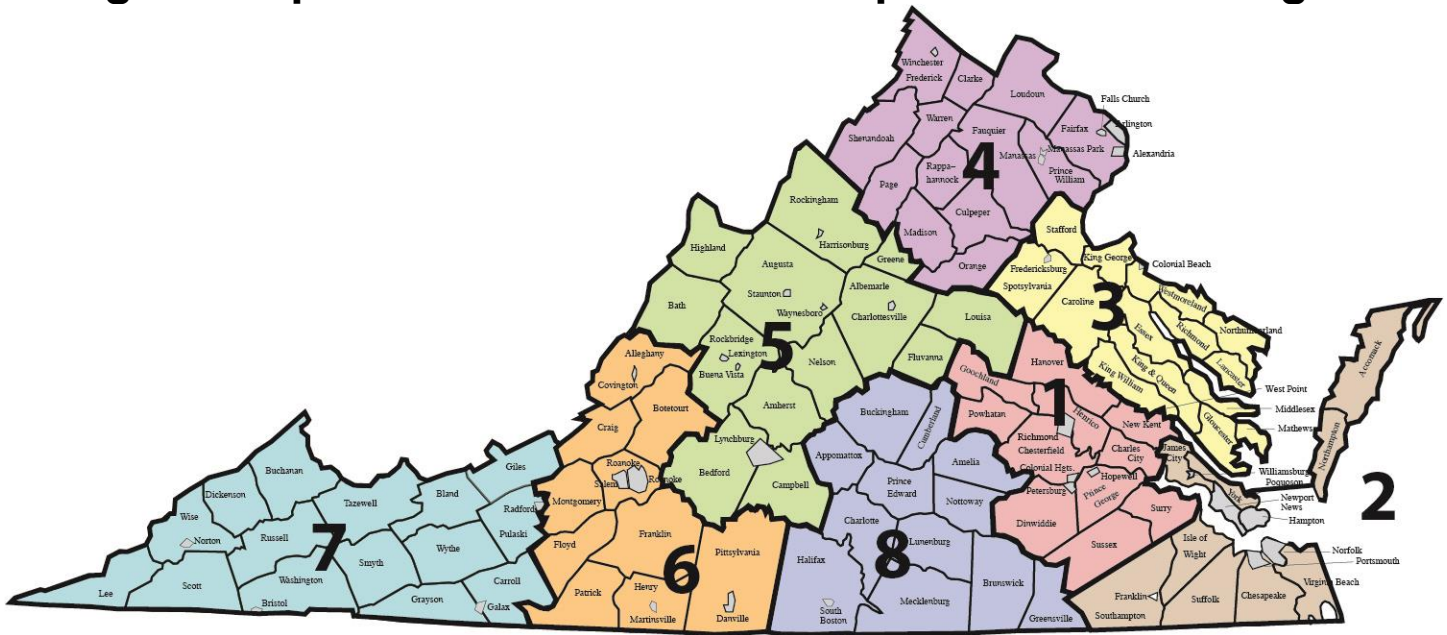

Virginia Department of Education Superintendent's Regions

Region 1 – Central Virginia

Charles City County
 Chesterfield County
 Colonial Heights
 Dinwiddie County
 Goochland County
 Hanover County
 Henrico County
 Hopewell
 New Kent County
 Petersburg
 Powhatan County
 Prince George County
 Richmond
 Surry County
 Sussex County

Region 2 – Tidewater

Accomack County
 Chesapeake
 Franklin
 Hampton
 Isle of Wight County
 Newport News
 Norfolk
 Northampton County
 Poquoson
 Portsmouth
 Southampton County
 Suffolk
 Virginia Beach
 Williamsburg James City County
 York County

Region 3 – Northern Neck

Caroline County
 Colonial Beach
 Essex County
 Fredericksburg
 Gloucester County
 King George County
 King William County
 King and Queen County
 Lancaster County
 Mathews County
 Middlesex County
 Northumberland County
 Richmond County
 Spotsylvania County
 Stafford County
 Westmoreland County
 West Point

Region 5 – Valley

Albemarle County
 Amherst County
 Augusta County
 Bath County
 Bedford County
 Buena Vista
 Campbell County
 Charlottesville
 Fluvanna County
 Greene County
 Harrisonburg
 Highland County
 Lexington
 Louisa County
 Lynchburg
 Nelson County
 Rockbridge County
 Rockingham County
 Staunton
 Waynesboro